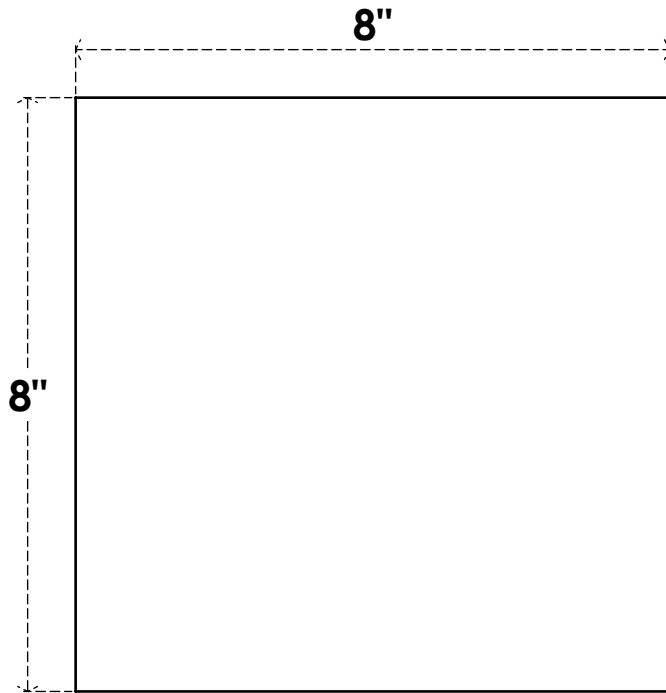

# ROSP080X080X100SDG00

8"W X 8"H X 1"P STANDARD SEDGWICK ROSETTE WITH SQUARE EDGE, ARCHITECTURAL GRADE PVC

**FRONT**

**SIDE**

EKENA MILLWORK  
2300 WEST MAIN ST.  
CLARKSVILLE, TX 75426  
TOLL FREE: 866-607-0453  
WWW.EKENAMILLWORK.COM