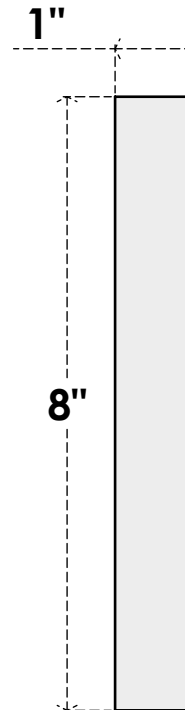

# ROSP080X080X100SDG00

8"W X 8"H X 1"P STANDARD SEDGWICK ROSETTE WITH SQUARE EDGE, ARCHITECTURAL GRADE PVC

**FRONT**

**SIDE**

EKENA MILLWORK  
2300 WEST MAIN ST.  
CLARKSVILLE, TX 75426  
TOLL FREE: 866-607-0453  
WWW.EKENAMILLWORK.COM

**NOTES**

1. INSTALLATION TO BE COMPLETED IN ACCORDANCE WITH MANUFACTURER'S SPECIFICATIONS.
2. DRAWING MAY NOT BE TO SCALE
3. THIS DRAWING IS INTENDED FOR DESIGN AND PLANNING PURPOSES ONLY.
4. ALL INFORMATION CONTAINED HEREIN WAS CURRENT AT THE TIME OF DEVELOPMENT BUT MUST BE REVIEWED AND APPROVED BY THE PRODUCT MANUFACTURER TO BE CONSIDERED ACCURATE.
5. ARCHITECTURAL GRADE PVC PRODUCTS ARE MADE FROM EXPANDED CELLULAR PVC AND COME NATURALLY WHITE BUT MAY BE PAINTED